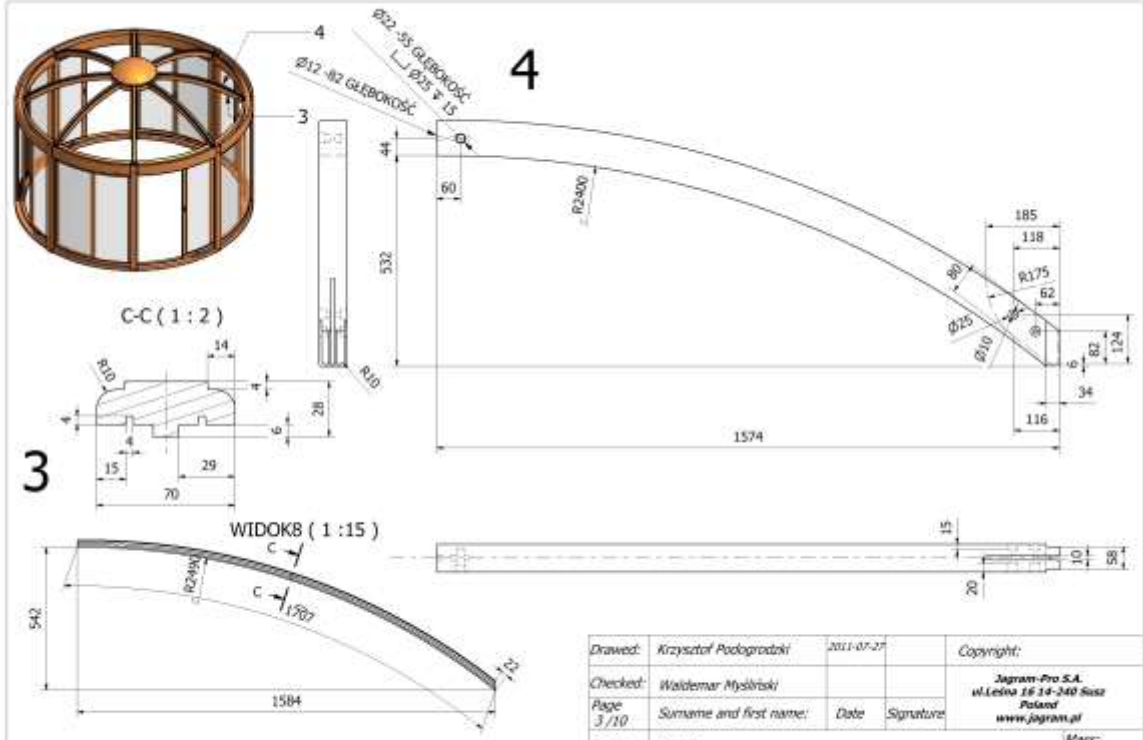

A-A (1 : 10)

2

Drawn:	Krzysztof Podgrodzki	2011-07-27	Copyright:
Checked:	Waldemar Mysliński		Jagram-Pro S.A. ul. Leśna 16 14-240 Susz Poland www.jagram.pl
Page:	Surname and first name:	Date	Signature
2 / 10			
Scale:	Product:		Mass:
1 : 10	Catalogue no: BALNEO 4.3		484,4 Kg