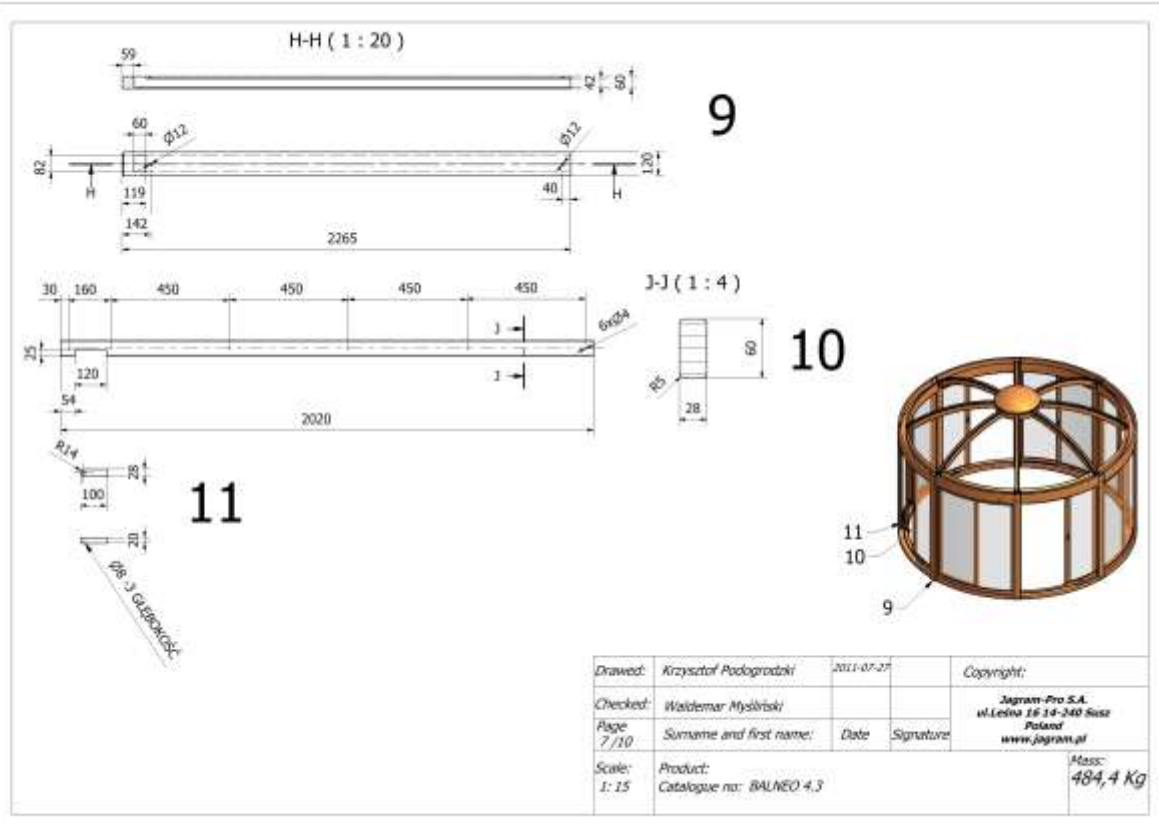

Drawn:	Krzysztof Podgrodzki	2011-07-27	Copyright:
Checked:	Waldemar Mysliński		Jagram-Pro S.A.
Page:	Surname and first name:	Date	Signature
7/10			
Scale:	Product:		Mass:
1:15	Catalogue no: BALNEO 4.3		484,4 Kg