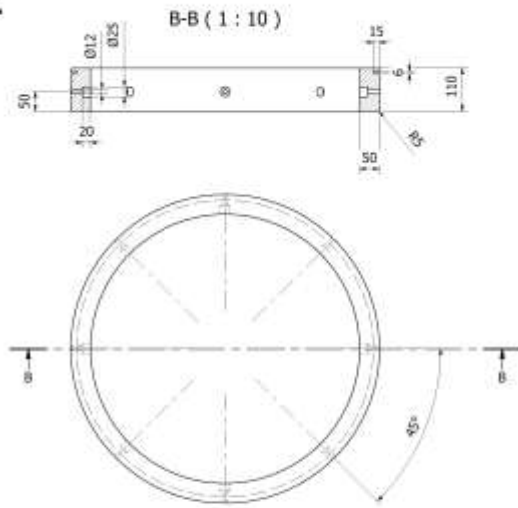

A-A (1 : 10)

2

Drawn:	Krzysztof Podgrodzki	2011-07-27	Copyright:
Checked:	Waldemar Mysliński		Jagram-Pro S.A. ul. Leśna 16 14-240 Susz Poland www.jagram.pl
Page:	Surname and first name:	Date	Signature
2 / 10			
Scale:	Product:		Mass:
1 : 10	Catalogue no: BALNEO 4.3		484,4 Kg