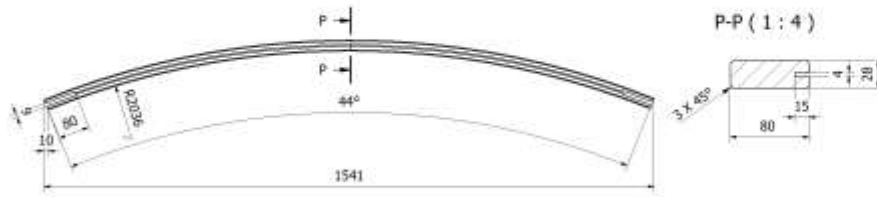

Drawn:	Krzysztof Podgrodzki	2011-07-27	Copyright:
Checked:	Waldemar Mysliński		Jagram-Pro S.A. ul. Leśna 16 14-240 Susz Poland www.jagram.pl
Page 10 / 10	Surname and first name:	Date	Signature
Scale: 1:10	Product: Catalogue no: BALNEO 4.3		Mass: 484,4 Kg