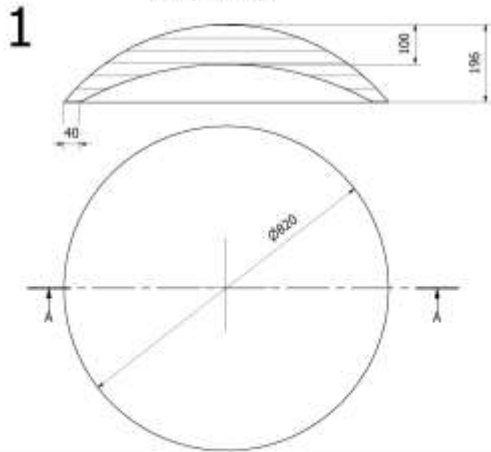

A-A (1 : 10)

2

Drawn:	Krzysztof Podgrodzki	2011-07-27	Copyright:
Checked:	Waldemar Mysliński		Jagram-Pro S.A. ul. Leśna 16 14-240 Susz Poland www.jagram.pl
Page:	Surname and first name:	Date	Signature
2 / 10			
Scale:	Product:		Mass:
1 : 10	Catalogue no: BALNEO 4.3		484,4 Kg