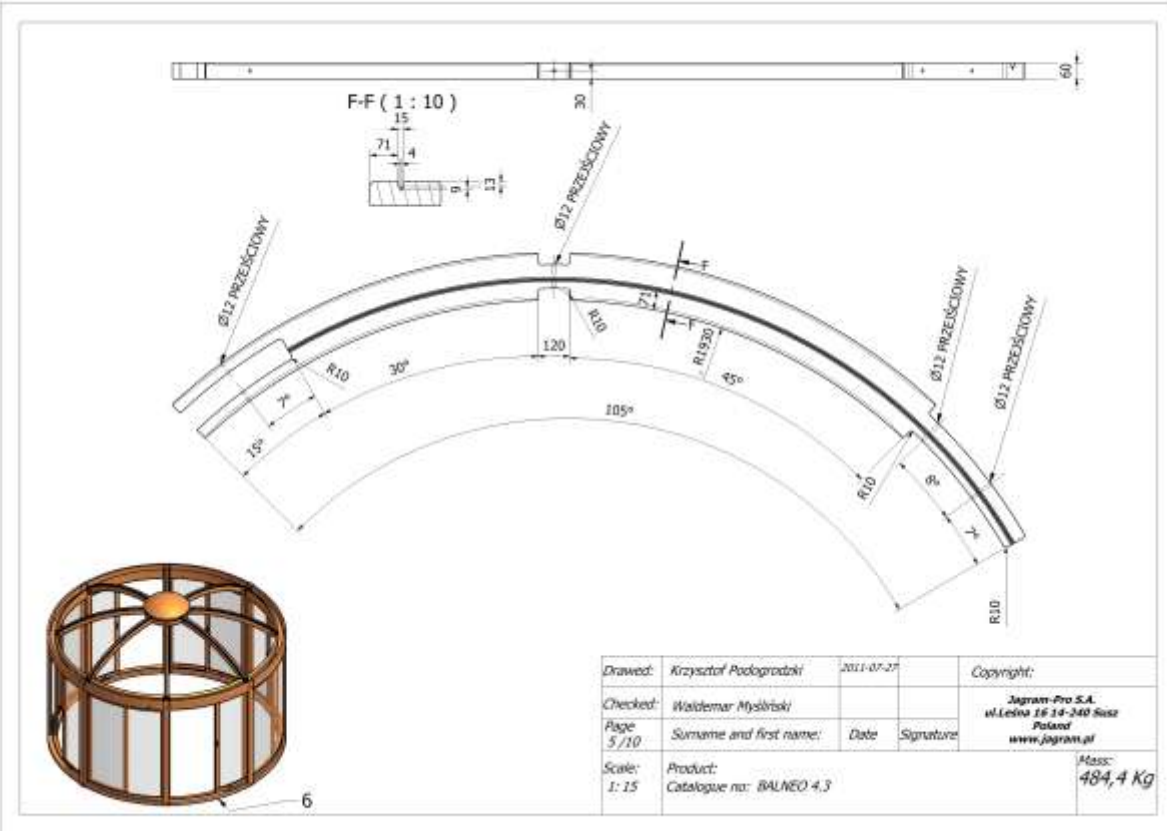

Drawn:	Krzysztof Podgrodzki	2011-07-27	Copyright:
Checked:	Waldemar Mysliński		Jagram-Pro S.A.
Page:	Surname and first name:	Date	Signature
5/10			
Scale:	Product:		Mass:
1:15	Catalogue no: BALNEO 4.3		484,4 Kg