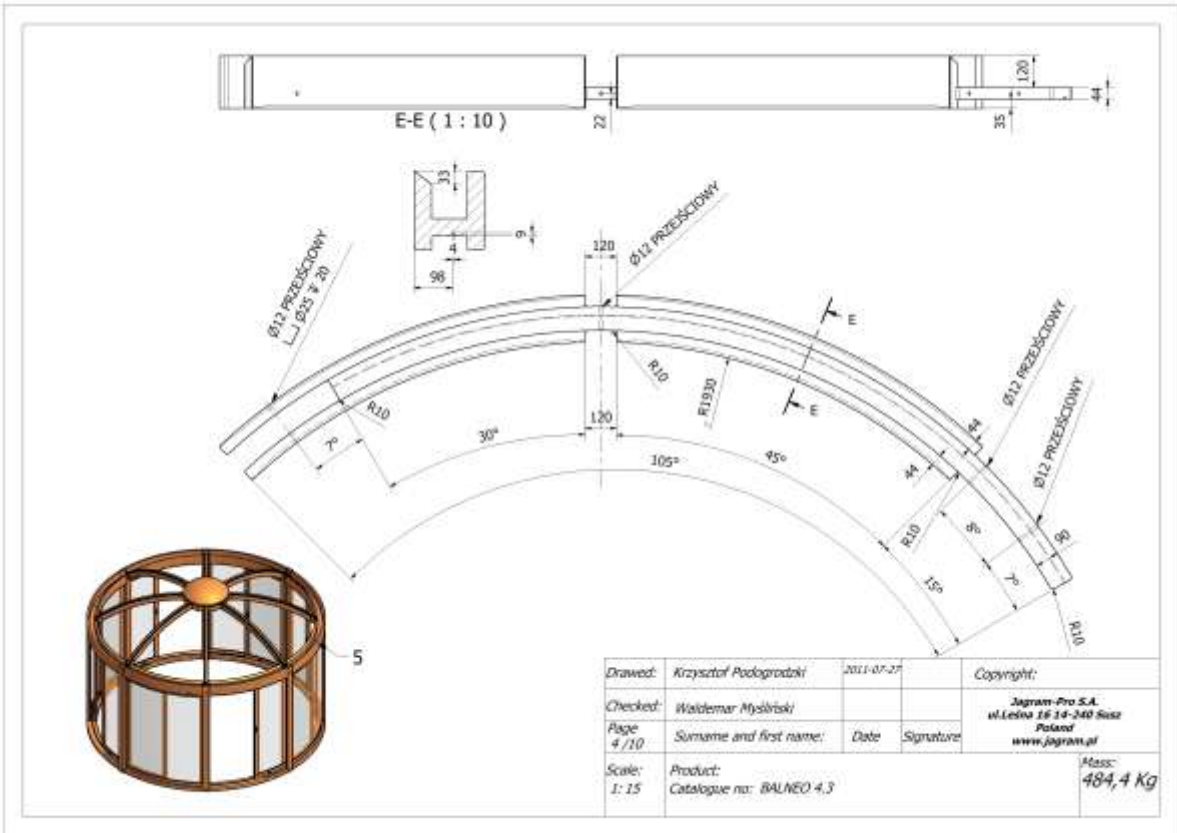

Drawn:	Krzysztof Podgrodzki	2011-07-27	Copyright:
Checked:	Waldemar Mysliński		Jagram-Pro S.A.
Page:	Surname and first name:	Date	Signature
4 / 10			
Scale:	Product:		Mass:
1:15	Catalogue no: BALNEO 4.3		484,4 Kg